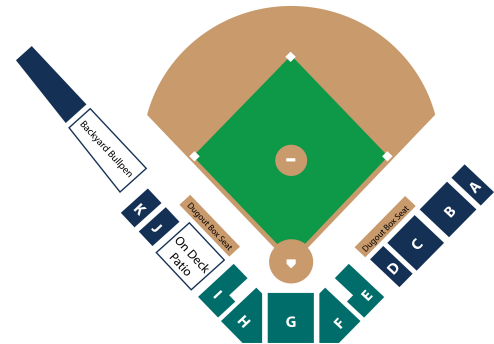

JULY 2017

SUN	MON	TUE	WED	THU	FRI	SAT
						6:35 1 WW
3:05 2 WW	7:05 3 WW	2:05 4 WW	7:05 5 WW	6	6:35 7 PA	6:35 8 PA
4:35 9 PA	6:35 10 BEN	6:35 11 BEN	6:35 12 BEN	13	6:35 14 YAK	6:35 15 YAK
3:05 16 YAK	17	ALL-STAR 18 GAME	6:35 19 VIC	6:35 20 VIC	6:35 21 VIC	7:05 22 WEN
6:05 23 WEN	7:05 24 WEN	6:35 25 COW	6:35 26 COW	6:35 27 COW	6:35 28 KEL	6:35 29 KEL
6:05 30 KEL	6:35 31 VIC					

AUGUST 2017

SUN	MON	TUE	WED	THU	FRI	SAT
		6:35 1 VIC	6:35 2 VIC	3	6:35 4 WEN	6:35 5 WEN
3:05 6 WEN	7	8	9	10	11	12
13	14	15	16	17	18	19

2017 GAME SCHEDULE

Find us on Social Media!

BELLINGHAM BELLS TICKET OPTIONS

- DUGOUT BOX SEATING**
Single Ticket \$12/seat
- GRANDSTAND SEATING**
Single Ticket \$10/seat
- GENERAL ADMISSION**
Single Ticket \$7/seat

FOR TICKETS CALL (360) 527-1035

LEGEND

HOME

AWAY

ALL-STAR GAME
Yakima, WA